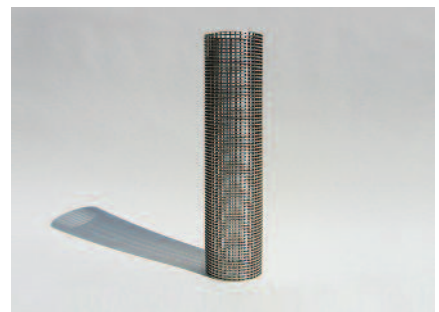

Modular International Inc.

Concentrix™ patented

Once again Modular proves that style need not be sacrificed for function with the Concentrix™ concept. The lean, polished and versatile fixtures can be used anywhere from a city side walk to a residential driveway to a boat dock. Made to withstand the elements you may choose from any of the lamping options offered. Depending upon the lighting effects desired choose from one, two, three or more lamp sources within one fixture to illuminate your scene. Flexible in every regard, Concentrix™ compliments any architectural application. See the menu of options offered below and create your own fixture.

Think Green. Think Dark Sky.

Shaft (tube) Construction	Lamp Source	Control Options	Grid (mesh) Size and Construction	Diffusers	Illumination Applications
<p><i>Standard:</i> Marine-grade Stainless Steel (MGSS)</p> <p><i>Alternatives:</i> Aluminum (AL) Wood (W) Granite (G) Steel (S) Concrete (C)</p>	<p>Use 1, 2, 3 or more lamp sources (which may be mixed). Metal Halide (MH) Fluorescent (FL) Low Voltage (LV) L.E.D. <i>Colors:</i> White Red Green Blue Amber</p>	<p>On/Off Switch Dimming Color-changing Sequencing</p>	<p><i>Standard :</i> Marine-grade Stainless steel</p> <p><i>Alternative :</i> Copper Nickel</p> <p>Diameter and length, spacing (horizontal & vertical) is related to the lamp source & desired lighting effect.</p>	<p><i>Glass:</i> clear or white</p> <p><i>Polycarbonate:</i> clear or white</p> <p><i>Acrylic:</i> clear, white or frosted</p> <p>Use refractors for optical control in lue of grid.</p>	<p>Low level plant/walkway Bollards (40" +/-) Campus light (8' -12') Parking lot light (25' +/-) Other: Bridge, tunnel, underpass, facade lighting, etc.</p>

Ø: 3" Grid Spacing: (H)1/4" (V)3/8"

Ø: 1-7/16" Grid Spacing: (H)5/64" (V)9/32"

Ø: 6-19/32" Grid Spacing: (H)3/16" (V)15/32"

Ø: 3" Grid Spacing: (H)3/64" (V)3/8"

Ø: 6-5/8" Grid Spacing: (H)3/32" (V)15/32"

Ø: 2-15/16" Grid Spacing: (H)3/32" (V)1/4"