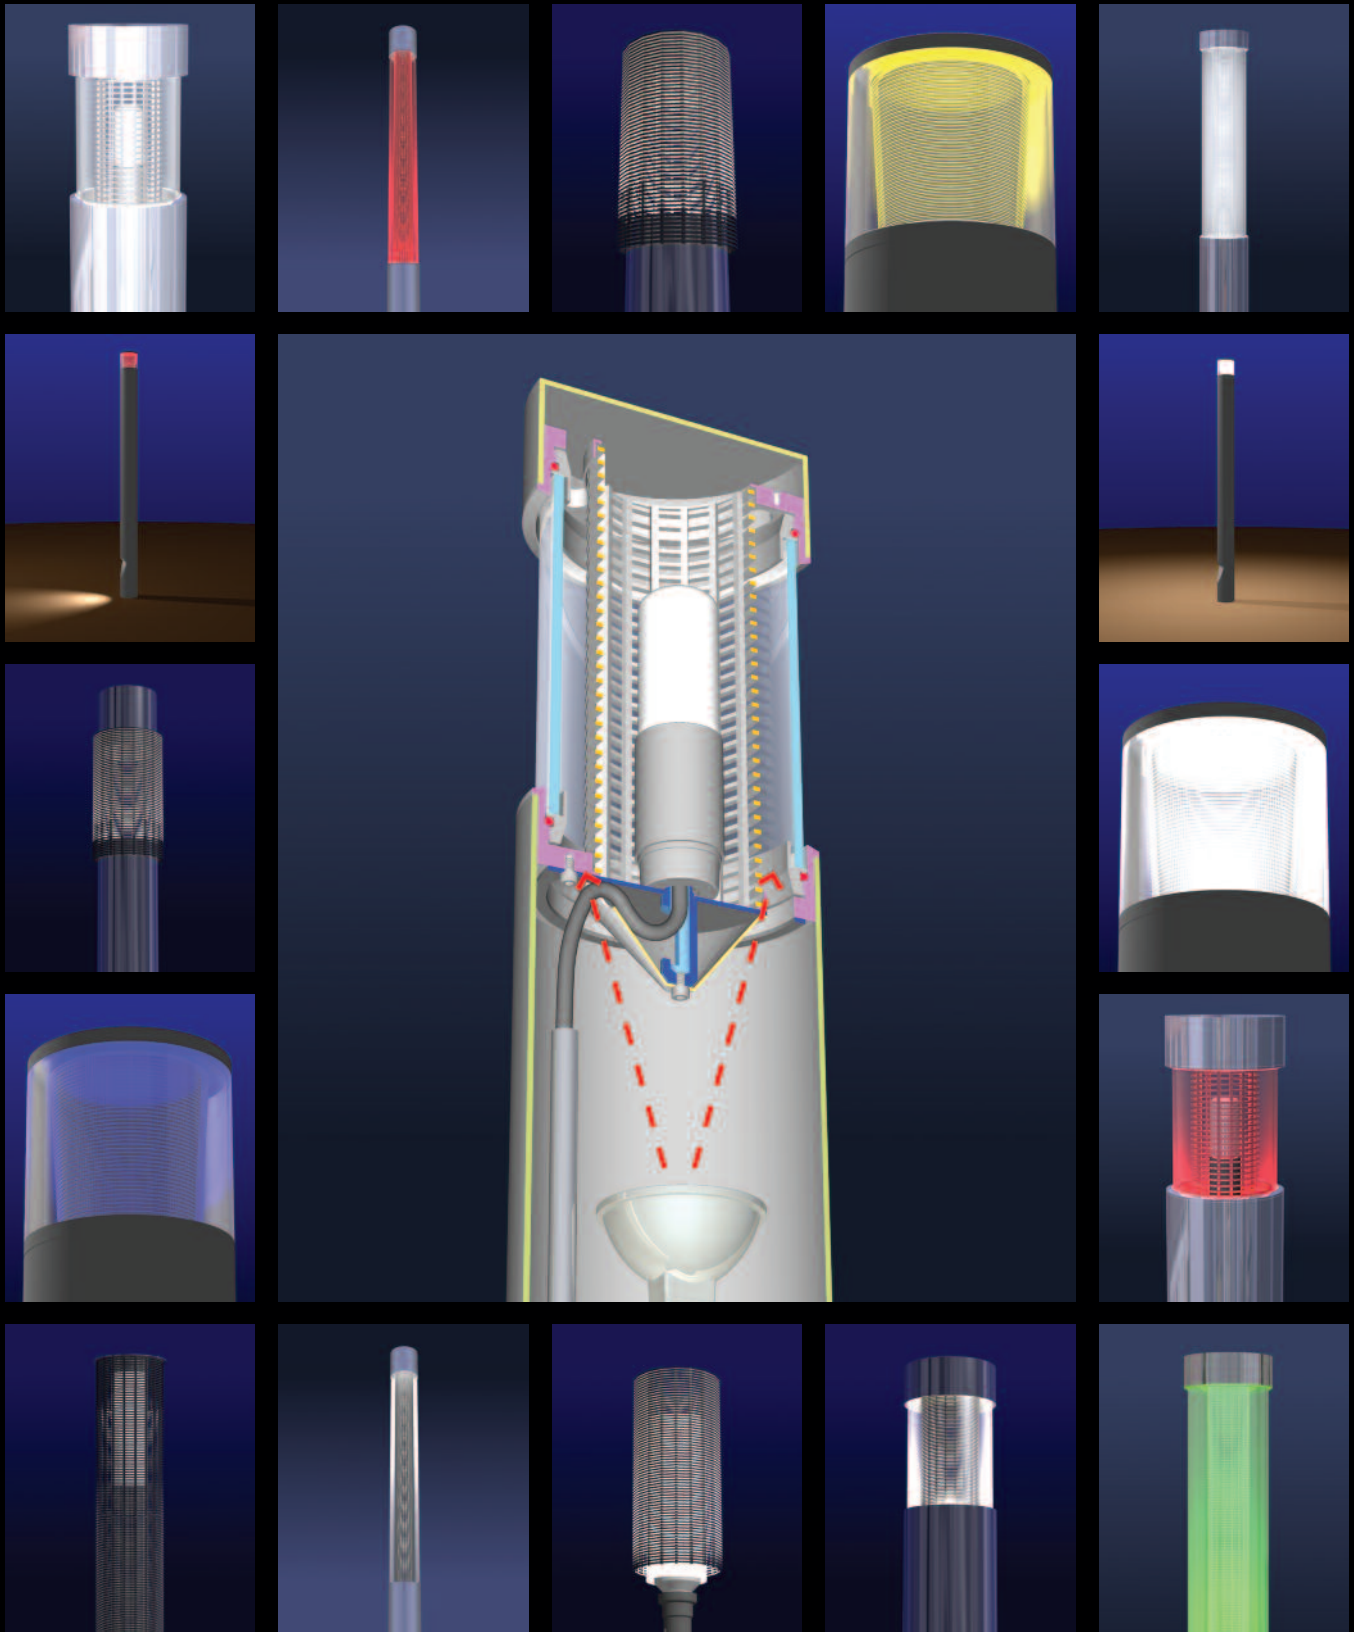

Modular International Inc.

Concentrix™ patented

Once again Modular proves that style need not be sacrificed for function with the Concentrix™ concept. The lean, polished and versatile fixtures can be used anywhere from a city side walk to a residential driveway to a boat dock. Made to withstand the elements you may choose from any of the lamping options offered. Depending upon the lighting effects desired choose from one, two, three or more lamp sources within one fixture to illuminate your scene. Flexible in every regard, Concentrix™ compliments any architectural application. See the menu of options offered below and create your own fixture.

Think Green. Think Dark Sky.

Shaft (tube) Construction	Lamp Source	Control Options	Grid (mesh) Size and Construction	Diffusers	Illumination Applications
<p><i>Standard:</i> Marine-grade Stainless Steel (MGSS)</p> <p><i>Alternatives:</i> Aluminum (AL) Wood (W) Granite (G) Steel (S) Concrete (C)</p>	<p>Use 1, 2, 3 or more lamp sources (which may be mixed). Metal Halide (MH) Fluorescent (FL) Low Voltage (LV) L.E.D. <i>Colors:</i> White Red Green Blue Amber</p>	<p>On/Off Switch Dimming Color-changing Sequencing</p>	<p><i>Standard :</i> Marine-grade Stainless steel</p> <p><i>Alternative :</i> Copper Nickel</p> <p>Diameter and length, spacing (horizontal & vertical) is related to the lamp source & desired lighting effect.</p>	<p><i>Glass:</i> clear or white</p> <p><i>Polycarbonate:</i> clear or white</p> <p><i>Acrylic:</i> clear, white or frosted</p> <p>Use refractors for optical control in lue of grid.</p>	<p>Low level plant/walkway Bollards (40" +/-) Campus light (8' -12') Parking lot light (25' +/-) Other: Bridge, tunnel, underpass, facade lighting, etc.</p>

Ø: 3" Grid Spacing: (H)1/4" (V)3/8"

Ø: 1-7/16" Grid Spacing: (H)5/64" (V)9/32"

Ø: 6-19/32" Grid Spacing: (H)3/16" (V)15/32"

Ø: 3" Grid Spacing: (H)3/64" (V)3/8"

Ø: 6-5/8" Grid Spacing: (H)3/32" (V)15/32"

Ø: 2-15/16" Grid Spacing: (H)3/32" (V)1/4"