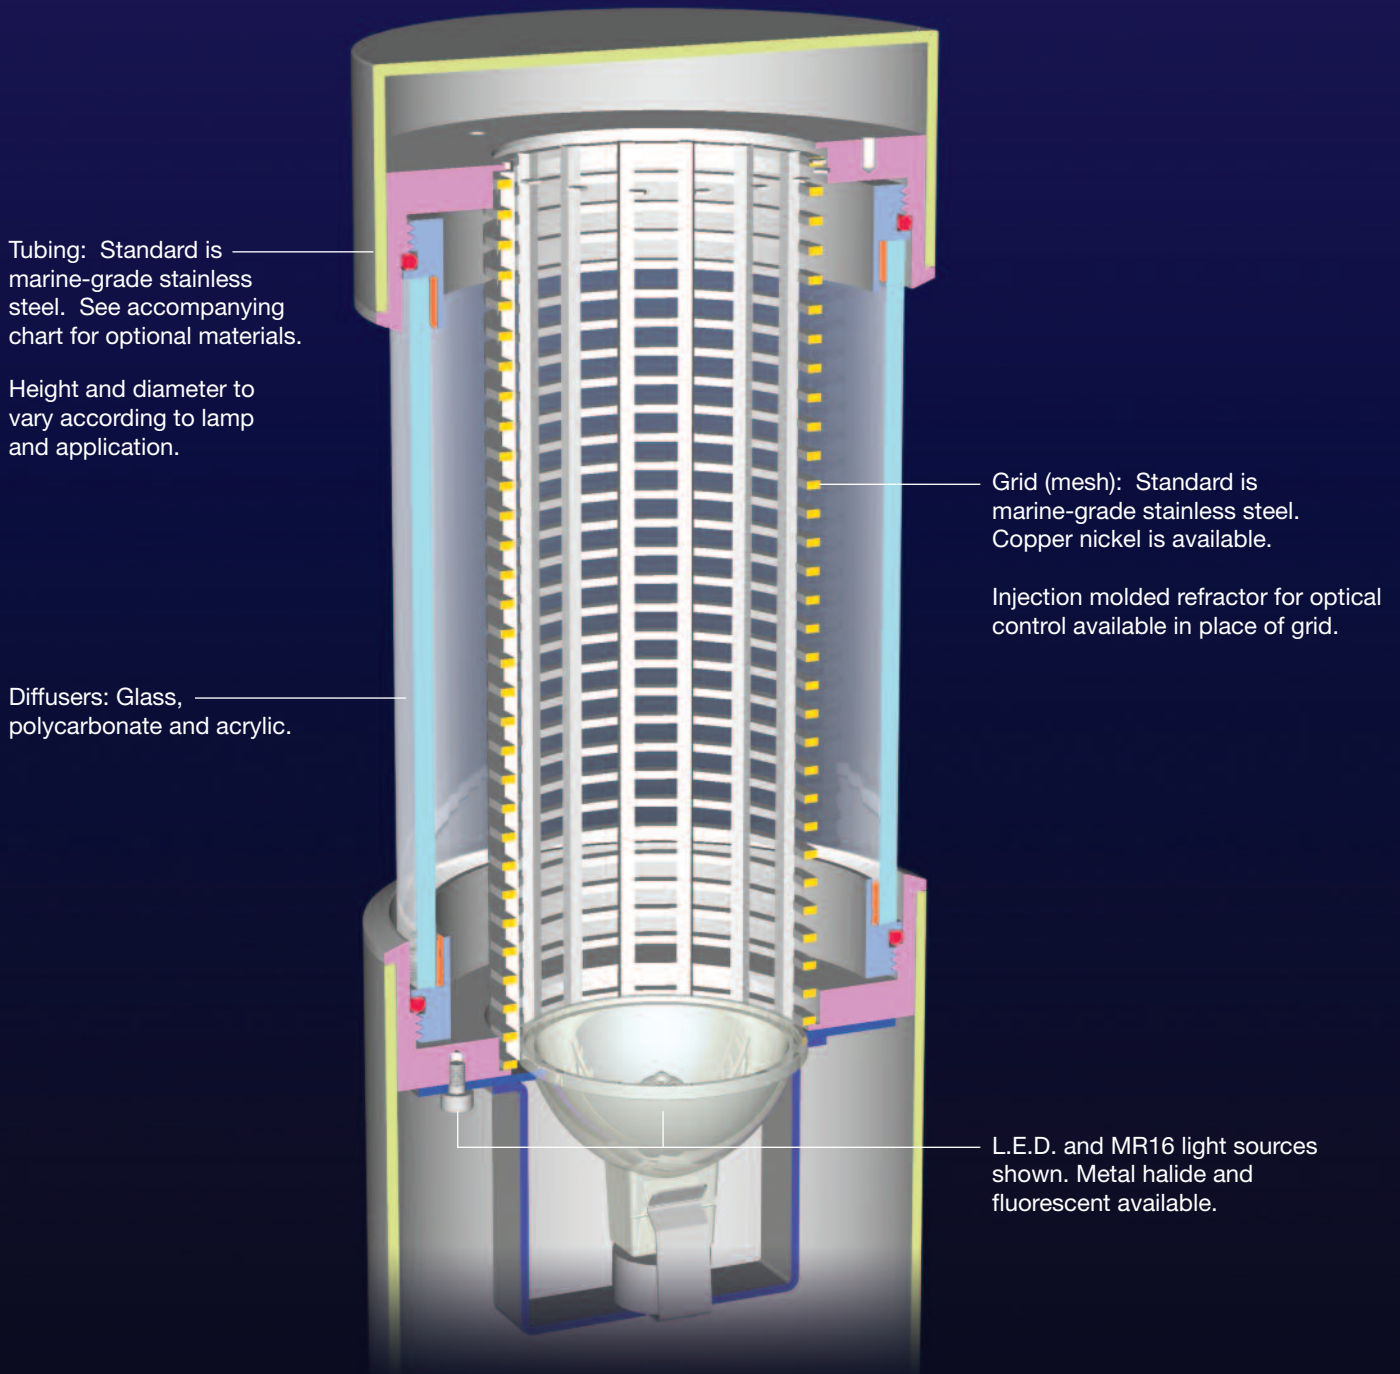

Modular International Inc.

Concentrix™ patented

Once again Modular proves that style need not be sacrificed for function with the Concentrix™ concept. The lean, polished and versatile fixtures can be used anywhere from a city side walk to a residential driveway to a boat dock. Made to withstand the elements you may choose from any of the lamping options offered. Depending upon the lighting effects desired choose from one, two, three or more lamp sources within one fixture to illuminate your scene. Flexible in every regard, Concentrix™ compliments any architectural application. See the menu of options offered below and create your own fixture.

Think Green. Think Dark Sky.

Shaft (tube) Construction	Lamp Source	Control Options	Grid (mesh) Size and Construction	Diffusers	Illumination Applications
<p><i>Standard:</i> Marine-grade Stainless Steel (MGSS)</p> <p><i>Alternatives:</i> Aluminum (AL) Wood (W) Granite (G) Steel (S) Concrete (C)</p>	<p>Use 1, 2, 3 or more lamp sources (which may be mixed). Metal Halide (MH) Fluorescent (FL) Low Voltage (LV) L.E.D. <i>Colors:</i> White Red Green Blue Amber</p>	<p>On/Off Switch Dimming Color-changing Sequencing</p>	<p><i>Standard :</i> Marine-grade Stainless steel</p> <p><i>Alternative :</i> Copper Nickel</p> <p>Diameter and length, spacing (horizontal & vertical) is related to the lamp source & desired lighting effect.</p>	<p><i>Glass:</i> clear or white</p> <p><i>Polycarbonate:</i> clear or white</p> <p><i>Acrylic:</i> clear, white or frosted</p> <p>Use refractors for optical control in lue of grid.</p>	<p>Low level plant/walkway Bollards (40" +/-) Campus light (8' -12') Parking lot light (25' +/-) Other: Bridge, tunnel, underpass, facade lighting, etc.</p>