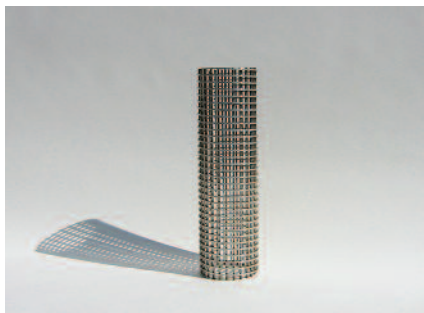

Modular International Inc.

Concentrix™ patented

Once again Modular proves that style need not be sacrificed for function with the Concentrix™ concept. The lean, polished and versatile fixtures can be used anywhere from a city side walk to a residential driveway to a boat dock. Made to withstand the elements you may choose from any of the lamping options offered. Depending upon the lighting effects desired choose from one, two, three or more lamp sources within one fixture to illuminate your scene. Flexible in every regard, Concentrix™ compliments any architectural application. See the menu of options offered below and create your own fixture.

Think Green. Think Dark Sky.

Shaft (tube) Construction	Lamp Source	Control Options	Grid (mesh) Size and Construction	Diffusers	Illumination Applications
<p><i>Standard:</i> Marine-grade Stainless Steel (MGSS)</p> <p><i>Alternatives:</i> Aluminum (AL) Wood (W) Granite (G) Steel (S) Concrete (C)</p>	<p>Use 1, 2, 3 or more lamp sources (which may be mixed). Metal Halide (MH) Fluorescent (FL) Low Voltage (LV) L.E.D. <i>Colors:</i> White Red Green Blue Amber</p>	<p>On/Off Switch Dimming Color-changing Sequencing</p>	<p><i>Standard :</i> Marine-grade Stainless steel</p> <p><i>Alternative :</i> Copper Nickel</p> <p>Diameter and length, spacing (horizontal & vertical) is related to the lamp source & desired lighting effect.</p>	<p><i>Glass:</i> clear or white</p> <p><i>Polycarbonate:</i> clear or white</p> <p><i>Acrylic:</i> clear, white or frosted</p> <p>Use refractors for optical control in lue of grid.</p>	<p>Low level plant/walkway Bollards (40" +/-) Campus light (8' -12') Parking lot light (25' +/-) Other: Bridge, tunnel, underpass, facade lighting, etc.</p>