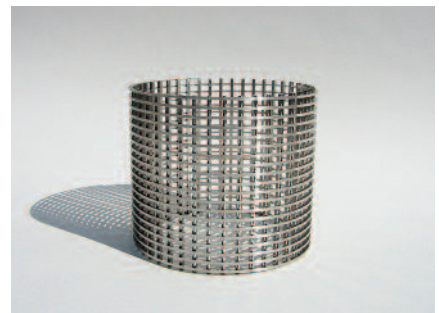

Modular International Inc.

Concentrix™ patented

Once again Modular proves that style need not be sacrificed for function with the Concentrix™ concept. The lean, polished and versatile fixtures can be used anywhere from a city side walk to a residential driveway to a boat dock. Made to withstand the elements you may choose from any of the lamping options offered. Depending upon the lighting effects desired choose from one, two, three or more lamp sources within one fixture to illuminate your scene. Flexible in every regard, Concentrix™ compliments any architectural application. See the menu of options offered below and create your own fixture.

Think Green. Think Dark Sky.

Shaft (tube) Construction	Lamp Source	Control Options	Grid (mesh) Size and Construction	Diffusers	Illumination Applications
<p><i>Standard:</i> Marine-grade Stainless Steel (MGSS)</p> <p><i>Alternatives:</i> Aluminum (AL) Wood (W) Granite (G) Steel (S) Concrete (C)</p>	<p>Use 1, 2, 3 or more lamp sources (which may be mixed). Metal Halide (MH) Fluorescent (FL) Low Voltage (LV) L.E.D. <i>Colors:</i> White Red Green Blue Amber</p>	<p>On/Off Switch Dimming Color-changing Sequencing</p>	<p><i>Standard :</i> Marine-grade Stainless steel</p> <p><i>Alternative :</i> Copper Nickel</p> <p>Diameter and length, spacing (horizontal & vertical) is related to the lamp source & desired lighting effect.</p>	<p><i>Glass:</i> clear or white</p> <p><i>Polycarbonate:</i> clear or white</p> <p><i>Acrylic:</i> clear, white or frosted</p> <p>Use refractors for optical control in lue of grid.</p>	<p>Low level plant/walkway Bollards (40" +/-) Campus light (8' -12') Parking lot light (25' +/-) Other: Bridge, tunnel, underpass, facade lighting, etc.</p>

Ø: 3" Grid Spacing: (H)1/4" (V)3/8"

Ø: 1-7/16" Grid Spacing: (H)5/64" (V)9/32"

Ø: 6-19/32" Grid Spacing: (H)3/16" (V)15/32"

Ø: 3" Grid Spacing: (H)3/64" (V)3/8"

Ø: 6-5/8" Grid Spacing: (H)3/32" (V)15/32"

Ø: 2-15/16" Grid Spacing: (H)3/32" (V)1/4"