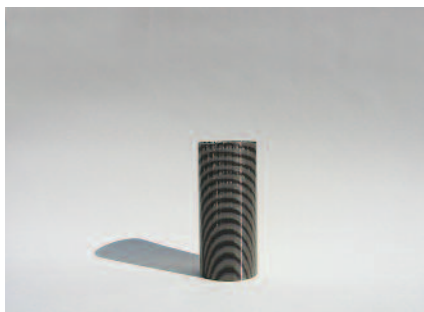

Modular International Inc.

Concentrix™ patented

Once again Modular proves that style need not be sacrificed for function with the Concentrix™ concept. The lean, polished and versatile fixtures can be used anywhere from a city side walk to a residential driveway to a boat dock. Made to withstand the elements you may choose from any of the lamping options offered. Depending upon the lighting effects desired choose from one, two, three or more lamp sources within one fixture to illuminate your scene. Flexible in every regard, Concentrix™ compliments any architectural application. See the menu of options offered below and create your own fixture.

Think Green. Think Dark Sky.

Shaft (tube) Construction	Lamp Source	Control Options	Grid (mesh) Size and Construction	Diffusers	Illumination Applications
<p><i>Standard:</i> Marine-grade Stainless Steel (MGSS)</p> <p><i>Alternatives:</i> Aluminum (AL) Wood (W) Granite (G) Steel (S) Concrete (C)</p>	<p>Use 1, 2, 3 or more lamp sources (which may be mixed). Metal Halide (MH) Fluorescent (FL) Low Voltage (LV) L.E.D. <i>Colors:</i> White Red Green Blue Amber</p>	<p>On/Off Switch Dimming Color-changing Sequencing</p>	<p><i>Standard :</i> Marine-grade Stainless steel</p> <p><i>Alternative :</i> Copper Nickel</p> <p>Diameter and length, spacing (horizontal & vertical) is related to the lamp source & desired lighting effect.</p>	<p><i>Glass:</i> clear or white</p> <p><i>Polycarbonate:</i> clear or white</p> <p><i>Acrylic:</i> clear, white or frosted</p> <p>Use refractors for optical control in lue of grid.</p>	<p>Low level plant/walkway Bollards (40" +/-) Campus light (8' -12') Parking lot light (25' +/-) Other: Bridge, tunnel, underpass, facade lighting, etc.</p>

Ø: 3" Grid Spacing: (H)1/4" (V)3/8"

Ø: 1-7/16" Grid Spacing: (H)5/64" (V)9/32"

Ø: 6-19/32" Grid Spacing: (H)3/16" (V)15/32"

Ø: 3" Grid Spacing: (H)3/64" (V)3/8"

Ø: 6-5/8" Grid Spacing: (H)3/32" (V)15/32"

Ø: 2-15/16" Grid Spacing: (H)3/32" (V)1/4"