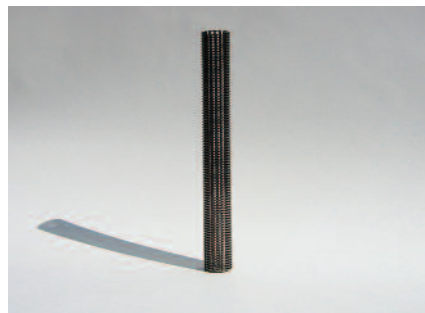

Ø: 1-7/16" Grid Spacing: (H)5/64" (V)9/32"