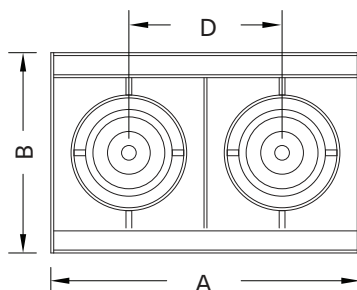

Modular Multiples®

The Original Multiple Light Family of Fixtures

Grid

Surface Mounted - New/Old Work

Contemporary design, outstanding performance, exceptional customization — Grid fixtures speak up, stand out, and draw attention. Best-in-class design, material, manufacturing, and customization options.

Two Light

MGS-2-LED-512-20-27-1-TI-REC-SM-AWNR-WH

Modular Multiples® Grid Series, 2 LED modules, 2700°K, white, drivers/transformers incorporated, rectangular, surface mounted, Lutron Athena Wireless Node-white configuration shown. Other configurations available.

[Download CSI drop-in spec template](#)

LIGHTS and DIMENSIONS	A	B	C	D
LED-507, LED-508, LED-510, LED-511, LED-512	10-3/8" 264mm	7-5/32" 182mm	1-3/8" 35mm	5-1/8" 130mm
LED-712, LED-714, LED-716, LED-720	12-7/8" 327mm	8-13/32" 214mm	1-3/8" 35mm	6-3/8" 162mm
LED-920, LED-926, LED-929, LED-932, LED-935	13-3/8" 340mm	8-21/32" 220mm	1-3/8" 35mm	6-5/8" 168mm

Above measurements shown with 45° of adjustability. Certain driver options may alter housing dimensions. Contact factory for more details.