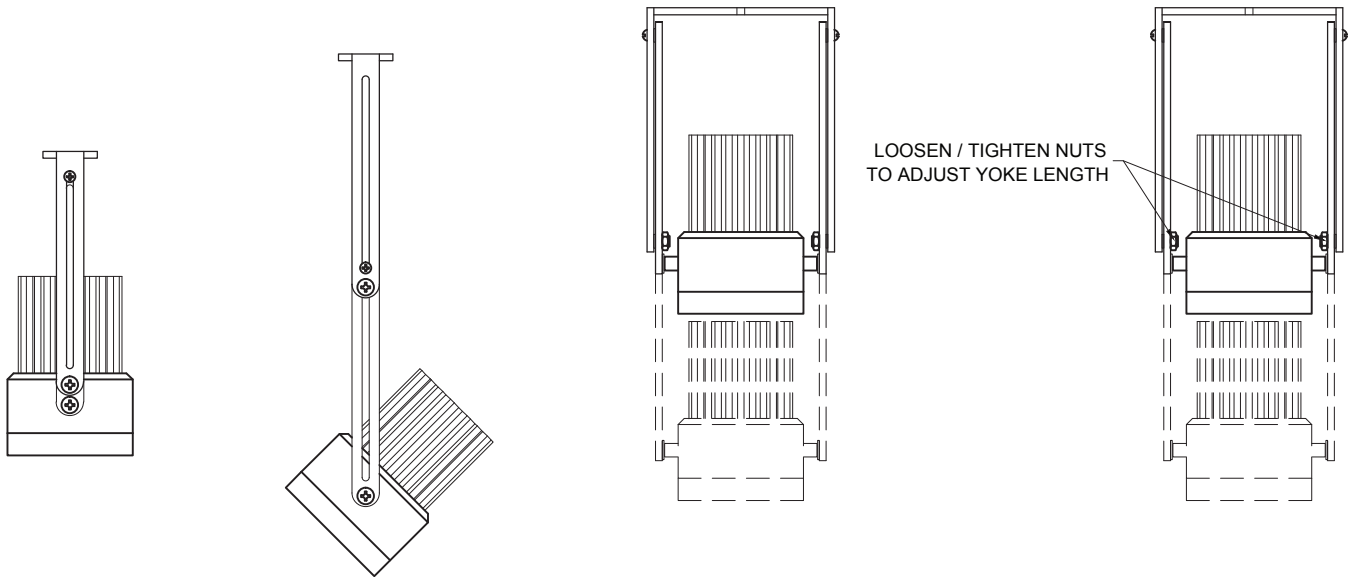

Modular Multiples®

The Original Multiple Light Family of Fixtures

Fixture Options

Extendable Yokes

ADD -EY TO END OF MODEL NUMBER