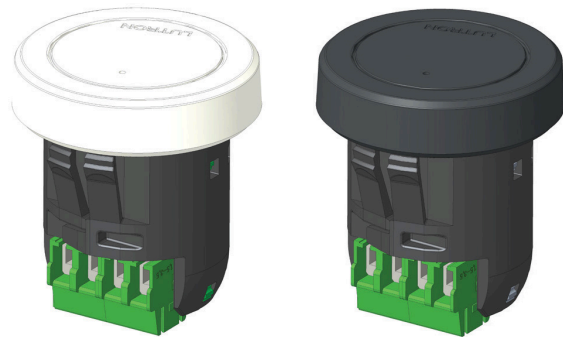

Above measurements shown with 45° of adjustability. Certain driver options may alter housing dimensions. Contact factory for more details.

Modular Multiples®

The Original Multiple Light Family of Fixtures

Modular Multiples®

The Original Multiple Light Family of Fixtures

Fixture Options

Extendable Yokes

ADD -EY TO END OF MODEL NUMBER

Shielding Options

ADD SHIELDING OPTION CODE (BELOW) TO END OF MODEL NUMBER

FILTER RING (STANDARD)

SHIELDING CYLINDER (-CY)

Lutron Athena Wireless Nodes

ATHENA WIRELESS NODE
WHITE (AWN-WH)

ATHENA WIRELESS NODE
BLACK (AWN-BL)

Filter Media

ADD FILTER MEDIA CODE (BELOW) TO END OF MODEL NUMBER