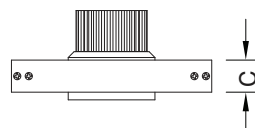

Modular Multiples®

The Original Multiple Light Family of Fixtures

Grid

Surface Mounted - New/Old Work

Contemporary design, outstanding performance, exceptional customization — Grid fixtures speak up, stand out, and draw attention. Best-in-class design, material, manufacturing, and customization options.

Two Light