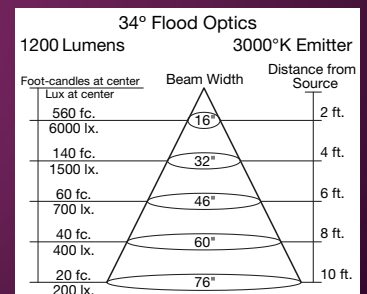

Elements™ 30w LED Module

30_w

Model : LED-530

Wattage: 30

Lumens: 1200 at 3000°K

Kelvin Temperature: 2850°K or 3000°K (+/- 2%)

Standard CRI: 95

Accessories and customization available: Tuning, dimming, beam angles, Kelvin temperature, shielding and filtering

Beam Angles: 14° Spot, 21° Narrow Flood, 34° Flood, 6° beam angle also available