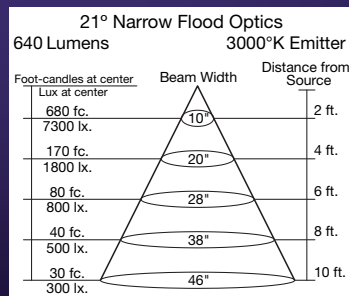

Kelvin Temperature: 2850°K or 3000°K (+/- 2%)

Standard CRI: 95

Accessories and customization available: Tuning, dimming, beam angles, Kelvin temperature, shielding and filtering

Beam Angles: 14° Spot, 21° Narrow Flood, 34° Flood, 6° beam angle also available