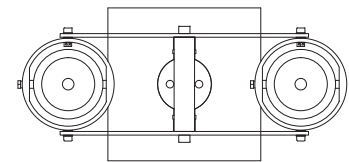

[Download CSI drop-in spec template](#)