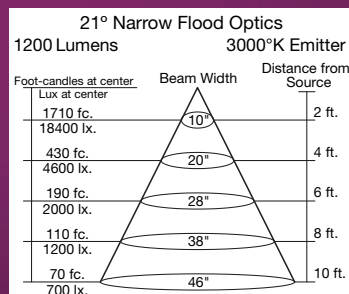

Elements™ 30w LED Module

30_w

Model : LED-530

Wattage: 30

Lumens: 1200 at 3000°K

Kelvin Temperature: 2850°K or 3000°K (+/- 2%)

Standard CRI: 95

Accessories and customization available: Tuning, dimming, beam angles, Kelvin temperature, shielding and filtering

Beam Angles: 14° Spot, 21° Narrow Flood, 34° Flood, 6° beam angle also available