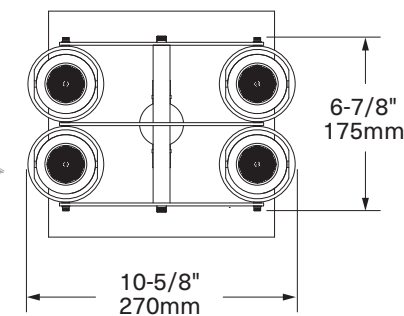

Four Light (16w)

FACE PLATE
9"x 9"
229 x 229mm

MBS-4-LED-516-14-30-6-TI-R-AWNR-WH

Modular Multiples® Boomerang Series, four 16w Element™ LED modules, 3000°K, aluminum and stainless steel, drivers/transformers incorporated, recessed canopy, Lutron Athena Wireless Node-white configuration shown.