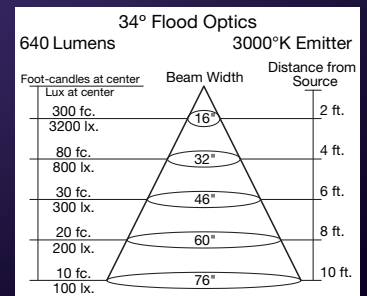

Kelvin Temperature: 2850°K or 3000°K (+/- 2%)

Standard CRI: 95

Accessories and customization available: Tuning, dimming, beam angles, Kelvin temperature, shielding and filtering

Beam Angles: 14° Spot, 21° Narrow Flood, 34° Flood, 6° beam angle also available