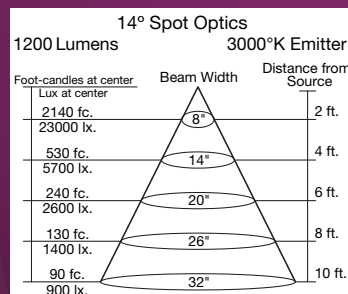

Elements™ 30w LED Module

30_w

Model : LED-530

Wattage: 30

Lumens: 1200 at 3000°K

Kelvin Temperature: 2850°K or 3000°K (+/- 2%)

Standard CRI: 95

Accessories and customization available: Tuning, dimming, beam angles, Kelvin temperature, shielding and filtering

Beam Angles: 14° Spot, 21° Narrow Flood, 34° Flood, 6° beam angle also available