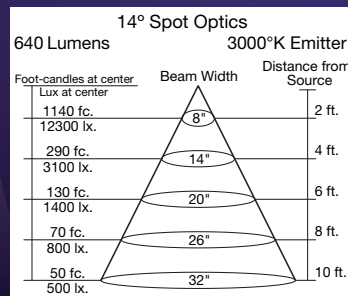

Kelvin Temperature: 2850°K or 3000°K (+/- 2%)

Standard CRI: 95

Accessories and customization available: Tuning, dimming, beam angles, Kelvin temperature, shielding and filtering

Beam Angles: 14° Spot, 21° Narrow Flood, 34° Flood, 6° beam angle also available