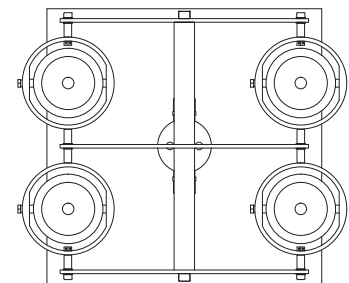

[Download CSI drop-in spec template](#)