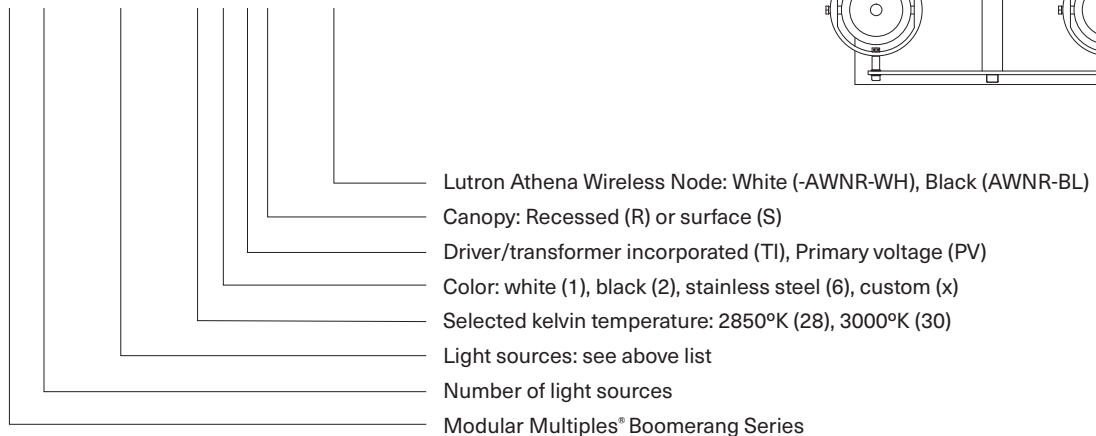

Light Sources: Elements™ LED Modules

16w LED-516-14	16w LED-516-21	16w LED-516-34
30w LED-530-14	30w LED-530-21	30w LED-530-34

Mounting: • Recessed or surface mounted canopies available

Options:

- Patented aluminum ring sets and locking devices.
- Filter rings and shielding cylinders.
- Filter media: one 1/8" (3mm) thick filter per light source.
- Lutron Athena Wireless Node – white or black finish available.

Model # example: **MBS-4-LED-516-14-30-6-TI-R-AWNR-WH**