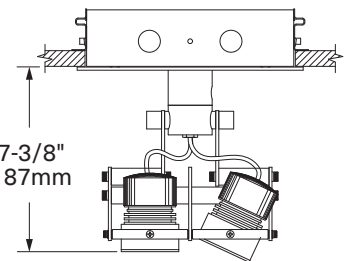

Four Light (16w)

FACE PLATE
9"x 9"
229 x 229mm

MBS-4-LED-516-14-30-6-TI-R-AWNR-WH

Modular Multiples® Boomerang Series, four 16w Element™ LED modules, 3000°K, aluminum and stainless steel, drivers/transformers incorporated, recessed canopy, Lutron Athena Wireless Node-white configuration shown.