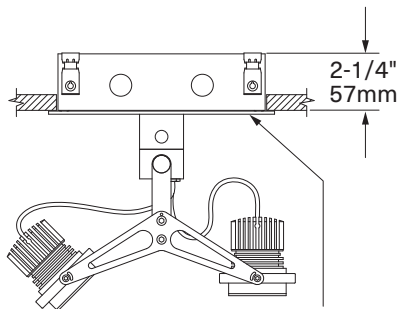

Four Light (16w)

FACE PLATE
9"x 9"
229 x 229mm

MBS-4-LED-516-14-30-6-TI-R-AWNR-WH

Modular Multiples® Boomerang Series, four 16w Element™ LED modules, 3000°K, aluminum and stainless steel, drivers/transformers incorporated, recessed canopy, Lutron Athena Wireless Node-white configuration shown.