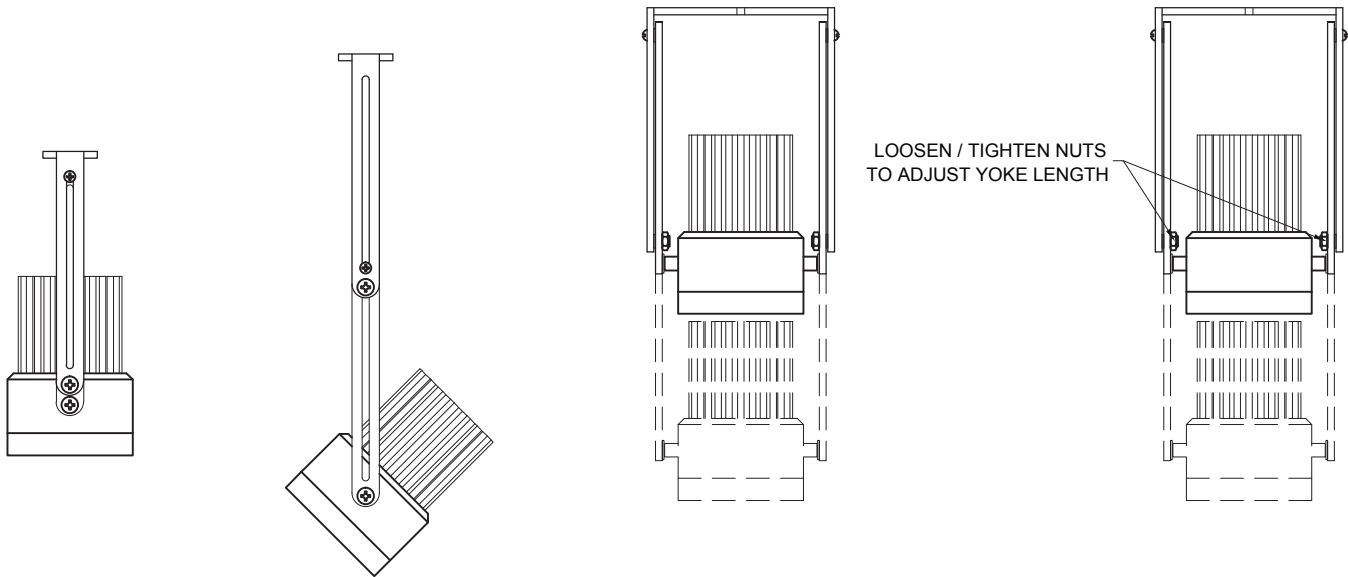

Beam Angles: 14° Spot, 21° Narrow Flood, 34° Flood, 6° beam angle also available

Modular Multiples®

The Original Multiple Light Family of Fixtures

Fixture Options

Extendable Yokes

ADD -EY TO END OF MODEL NUMBER

Shielding Options

ADD SHIELDING OPTION CODE (BELOW) TO END OF MODEL NUMBER

FILTER RING (STANDARD)

SHIELDING CYLINDER (-CY)

Lutron Athena Wireless Nodes

ATHENA WIRELESS NODE
WHITE (AWN-WH)

ATHENA WIRELESS NODE
BLACK (AWN-BL)