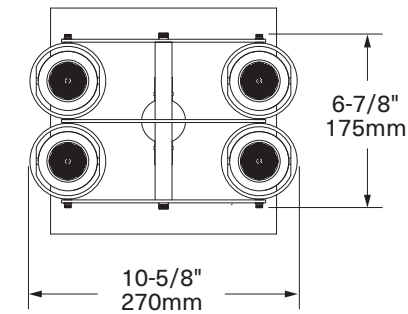

Two Light (30w)

FACE PLATE
9"x 9"
229 x 229mm

MBS-2-LED-530-14-30-6-TI-R-AWNR-WH

Modular Multiples® Boomerang Series, two 30w Element™ LED modules, 3000°K, aluminum and stainless steel, drivers/transformers incorporated, recessed canopy, Lutron Athena Wireless Node-white configuration shown.