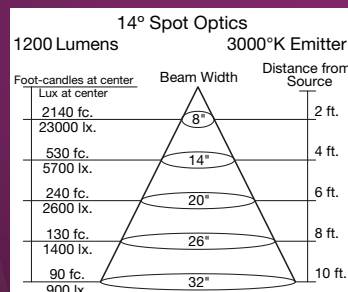

Elements™ 30w LED Module

30_w

Model : LED-530

Wattage: 30

Lumens: 1200 at 3000°K

Kelvin Temperature: 2850°K or 3000°K (+/- 2%)

Standard CRI: 95

Accessories and customization available: Tuning, dimming, beam angles, Kelvin temperature, shielding and filtering

Beam Angles: 14° Spot, 21° Narrow Flood, 34° Flood, 6° beam angle also available