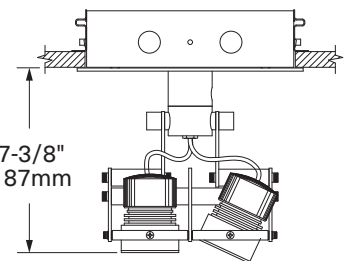

Two Light (30w)

FACE PLATE
9"x 9"
229 x 229mm

MBS-2-LED-530-14-30-6-TI-R-AWNR-WH

Modular Multiples® Boomerang Series, two 30w Element™ LED modules, 3000°K, aluminum and stainless steel, drivers/transformers incorporated, recessed canopy, Lutron Athena Wireless Node-white configuration shown.