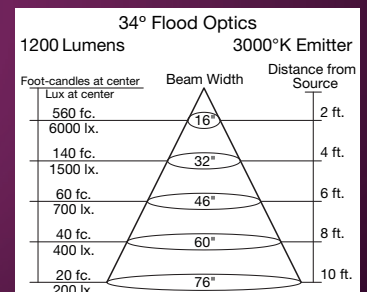

Elements™ 30w LED Module

30_w

Model : LED-530

Wattage: 30

Lumens: 1200 at 3000°K

Kelvin Temperature: 2850°K or 3000°K (+/- 2%)

Standard CRI: 95

Accessories and customization available: Tuning, dimming, beam angles, Kelvin temperature, shielding and filtering

Beam Angles: 14° Spot, 21° Narrow Flood, 34° Flood, 6° beam angle also available