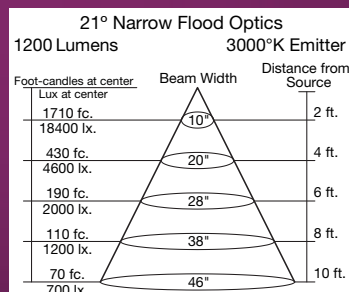

Elements™ 30w LED Module

30_w

Model : LED-530

Wattage: 30

Lumens: 1200 at 3000°K

Kelvin Temperature: 2850°K or 3000°K (+/- 2%)

Standard CRI: 95

Accessories and customization available: Tuning, dimming, beam angles, Kelvin temperature, shielding and filtering

Beam Angles: 14° Spot, 21° Narrow Flood, 34° Flood, 6° beam angle also available