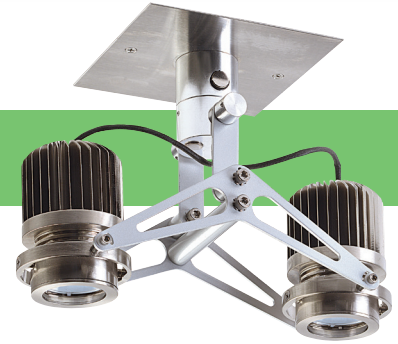

Two Light (30w)

FACE PLATE
9"x 9"
229 x 229mm

MBS-2-LED-530-14-30-6-TI-R-AWNR-WH

Modular Multiples® Boomerang Series, two 30w Element™ LED modules, 3000°K, aluminum and stainless steel, drivers/transformers incorporated, recessed canopy, Lutron Athena Wireless Node-white configuration shown.

Other configurations available.

[Download CSI drop-in spec template](#)

Modular Multiples®

The Original Multiple Light Family of Fixtures

Boomerang

Surface Mounted - New/Old Work

Configurations: • 1, 2, 4 light sources standard.

Housing:

- Extruded and machined aluminum body.
- 16 gauge stainless steel canopy.

Finishes:

- Stainless steel/satin nickel rings and canopy.
- Silver powder coated accent pieces standard.
- Powder coated custom colors available.

Light Sources: Elements™ LED Modules

16w LED-516-14	16w LED-516-21	16w LED-516-34
30w LED-530-14	30w LED-530-21	30w LED-530-34

Mounting: • Recessed or surface mounted canopies available

Options:

- Patented aluminum ring sets and locking devices.
- Filter rings and shielding cylinders.
- Filter media: one 1/8" (3mm) thick filter per light source.
- Lutron Athena Wireless Node – white or black finish available.