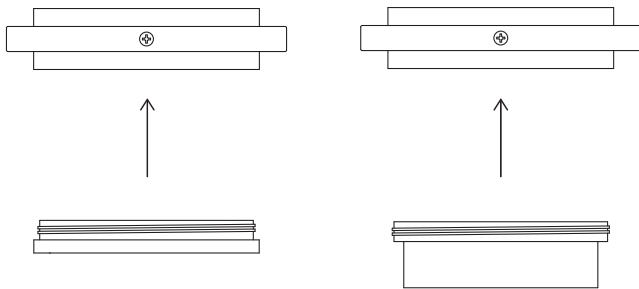

Beam Angles: 14° Spot, 21° Narrow Flood, 34° Flood, 6° beam angle also available

Modular Multiples®

The Original Multiple Light Family of Fixtures

Fixture Options

Extendable Yokes

ADD -EY TO END OF MODEL NUMBER

Shielding Options

ADD SHIELDING OPTION CODE (BELOW) TO END OF MODEL NUMBER

FILTER RING (STANDARD)

SHIELDING CYLINDER (-CY)

Lutron Athena Wireless Nodes

ATHENA WIRELESS NODE
WHITE (AWN-WH)

ATHENA WIRELESS NODE
BLACK (AWN-BL)