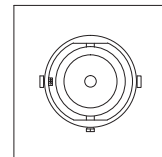

[Download CSI drop-in spec template](#)