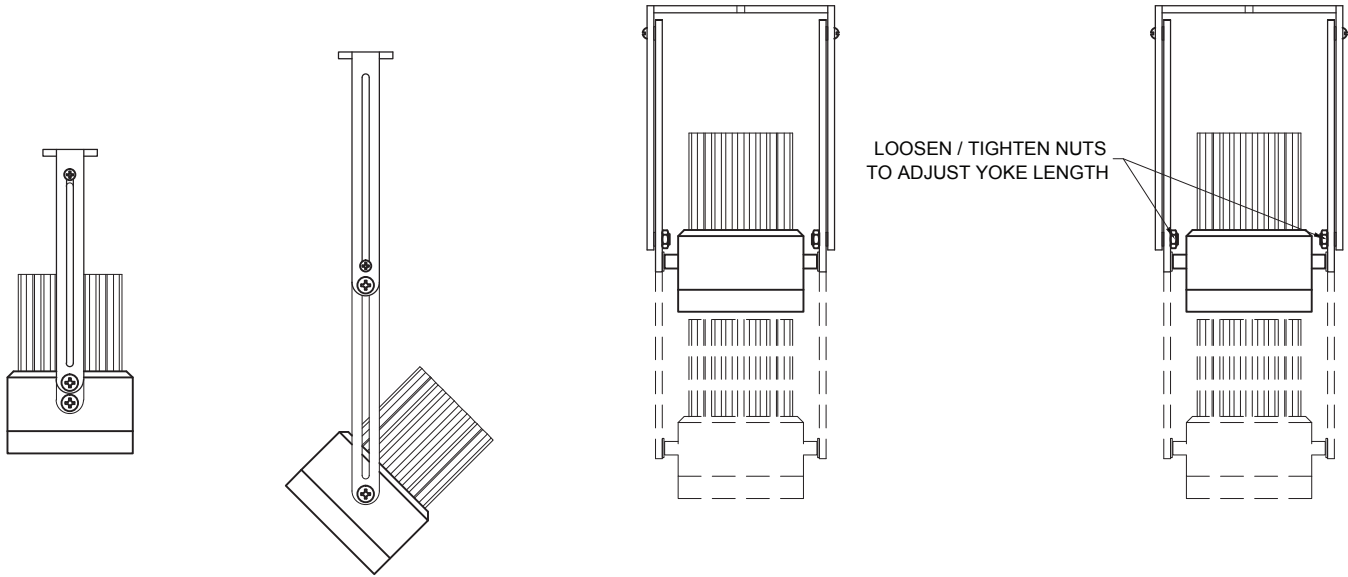

Beam Angles: 14° Spot, 21° Narrow Flood, 34° Flood, 6° beam angle also available

Modular Multiples®

The Original Multiple Light Family of Fixtures

Fixture Options

Extendable Yokes

ADD -EY TO END OF MODEL NUMBER

Shielding Options

ADD SHIELDING OPTION CODE (BELOW) TO END OF MODEL NUMBER

FILTER RING (STANDARD)

SHIELDING CYLINDER (-CY)

Lutron Athena Wireless Nodes

ATHENA WIRELESS NODE
WHITE (AWN-WH)

ATHENA WIRELESS NODE
BLACK (AWN-BL)