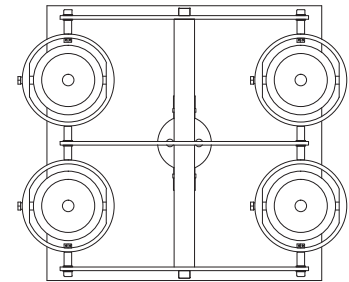

[Download CSI drop-in spec template](#)