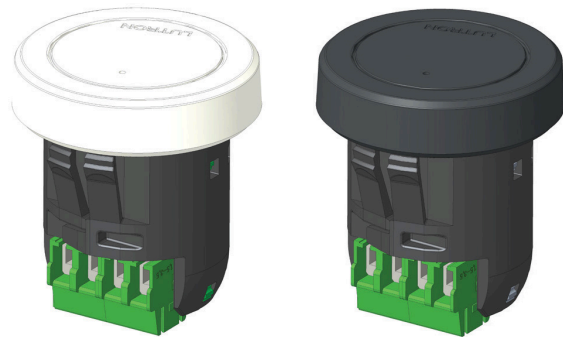

Beam Angles: 14° Spot, 21° Narrow Flood, 34° Flood, 6° beam angle also available

Modular Multiples®

The Original Multiple Light Family of Fixtures

Fixture Options

Extendable Yokes

ADD -EY TO END OF MODEL NUMBER

Shielding Options

ADD SHIELDING OPTION CODE (BELOW) TO END OF MODEL NUMBER

FILTER RING (STANDARD)

SHIELDING CYLINDER (-CY)

Lutron Athena Wireless Nodes

ATHENA WIRELESS NODE
WHITE (AWN-WH)

ATHENA WIRELESS NODE
BLACK (AWN-BL)