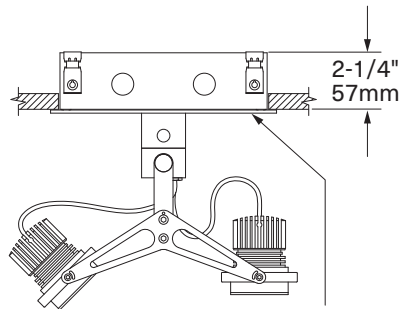

Two Light (30w)

FACE PLATE
9"x 9"
229 x 229mm

MBS-2-LED-530-14-30-6-TI-R-AWNR-WH

Modular Multiples® Boomerang Series, two 30w Element™ LED modules, 3000°K, aluminum and stainless steel, drivers/transformers incorporated, recessed canopy, Lutron Athena Wireless Node-white configuration shown.