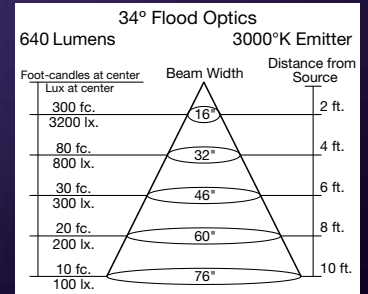

Modular International, Inc.

Elements™ 16w LED Module

16_w

Model : LED-516

Wattage: 16

Lumens: 640 at 3000°K

Kelvin Temperature: 2850°K or 3000°K (+/- 2%)

Standard CRI: 95

Accessories and customization available: Tuning, dimming, beam angles, Kelvin temperature, shielding and filtering

Beam Angles: 14° Spot, 21° Narrow Flood, 34° Flood, 6° beam angle also available

Elements™ 30w LED Module

30_w

Model : LED-530

Wattage: 30

Lumens: 1200 at 3000°K

Kelvin Temperature: 2850°K or 3000°K (+/- 2%)

Standard CRI: 95

Accessories and customization available: Tuning, dimming, beam angles, Kelvin temperature, shielding and filtering