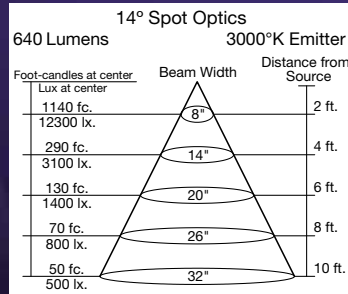

Modular International, Inc.

Elements™ 16w LED Module

16_w

Model : LED-516

Wattage: 16

Lumens: 640 at 3000°K

Kelvin Temperature: 2850°K or 3000°K (+/- 2%)

Standard CRI: 95

Accessories and customization available: Tuning, dimming, beam angles, Kelvin temperature, shielding and filtering

Beam Angles: 14° Spot, 21° Narrow Flood, 34° Flood, 6° beam angle also available

Elements™ 30w LED Module

30_w

Model : LED-530

Wattage: 30

Lumens: 1200 at 3000°K

Kelvin Temperature: 2850°K or 3000°K (+/- 2%)

Standard CRI: 95

Accessories and customization available: Tuning, dimming, beam angles, Kelvin temperature, shielding and filtering

Beam Angles: 14° Spot, 21° Narrow Flood, 34° Flood, 6° beam angle also available