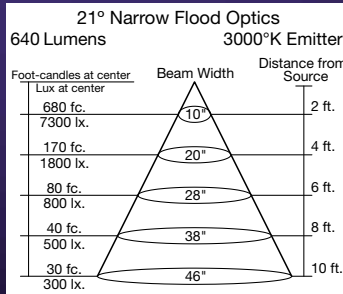

Modular International, Inc.

Elements™ 16w LED Module

16_w

Model : LED-516

Wattage: 16

Lumens: 640 at 3000°K

Kelvin Temperature: 2850°K or 3000°K (+/- 2%)

Standard CRI: 95

Accessories and customization available: Tuning, dimming, beam angles, Kelvin temperature, shielding and filtering

Beam Angles: 14° Spot, 21° Narrow Flood, 34° Flood, 6° beam angle also available

Elements™ 30w LED Module

30_w

Model : LED-530

Wattage: 30

Lumens: 1200 at 3000°K

Kelvin Temperature: 2850°K or 3000°K (+/- 2%)

Standard CRI: 95

Accessories and customization available: Tuning, dimming, beam angles, Kelvin temperature, shielding and filtering