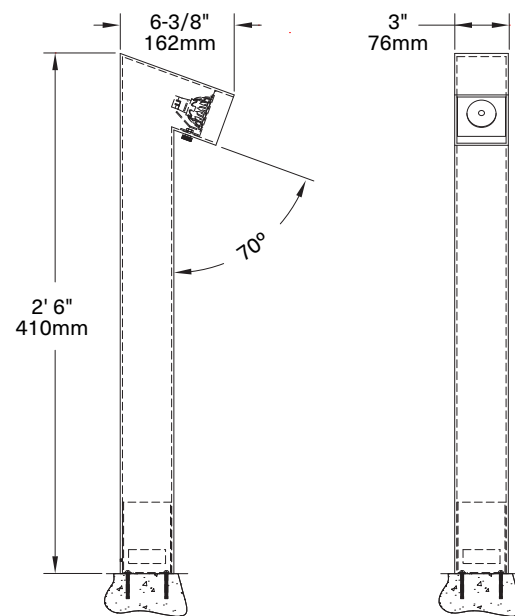

Modular International, Inc.

The Cabins at Shooting Star - Jackson Hole, WY

Aluminum Tube Sconce

MXT-S29Z-MR16LED-AL

3" square aluminum tubing with .125" wall thickness, powder coated finish and stainless steel hardware. 10 watt maximum MR16 LED lamp with integral driver. Fixture is IP61 rated. **Customization options available. Consult factory for details.**

Aluminum Tube Bollard

MXT-S29Z-MR16LED-AL

3" square aluminum tubing with .125" wall thickness, powder coated finish and stainless steel hardware. 10 watt maximum MR16 LED lamp with integral driver. Fixture is IP61 rated. **Customization options available. Consult factory for details.**