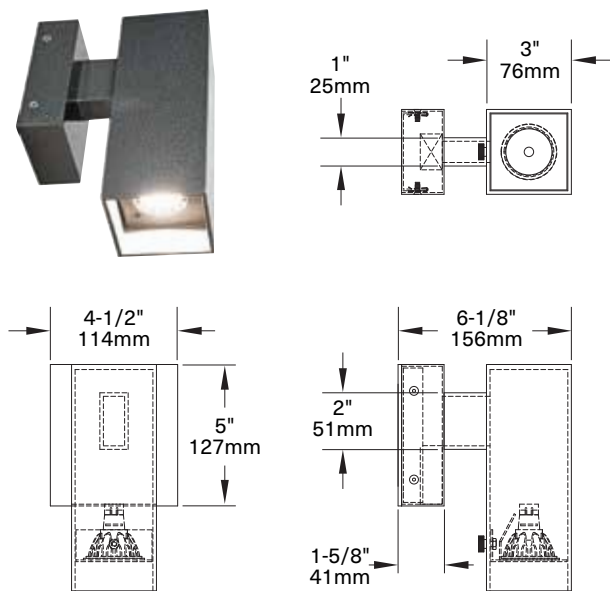

Modular International, Inc.

The Cabins at Shooting Star - Jackson Hole, WY

Aluminum Tube Sconce

MXT-S29Z-MR16LED-AL

3" square aluminum tubing with .125" wall thickness, powder coated finish and stainless steel hardware. 10 watt maximum MR16 LED lamp with integral driver. Fixture is IP61 rated. **Customization options available. Consult factory for details.**

Aluminum Tube Bollard

MXT-S29Z-MR16LED-AL

3" square aluminum tubing with .125" wall thickness, powder coated finish and stainless steel hardware. 10 watt maximum MR16 LED lamp with integral driver. Fixture is IP61 rated. **Customization options available. Consult factory for details.**