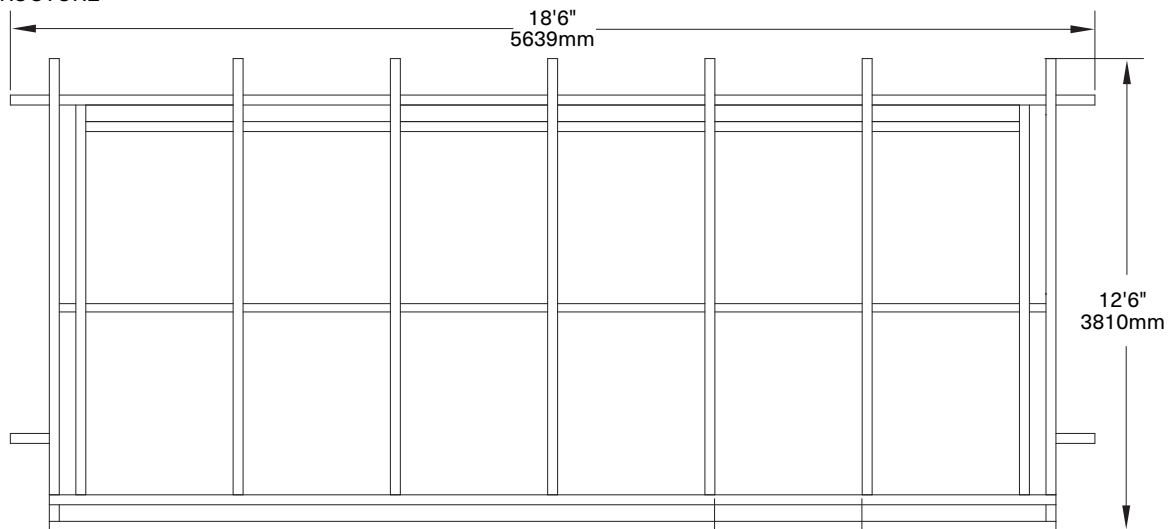

Modular International, Inc.

Renaissance Hotel Marquee - Pittsburgh, PA

CANOPY STRUCTURE

LINEAR LAMP HOUSING ASSEMBLY

LINEAR LAMP HOUSING

Custom fabricated aluminum linear channel incorporated with MR16 adjustable lamps with integrated electronic transformers. Fixtures designed to fit within the confines of the renovated hotel entrance canopy structure with matching powder coated finish.