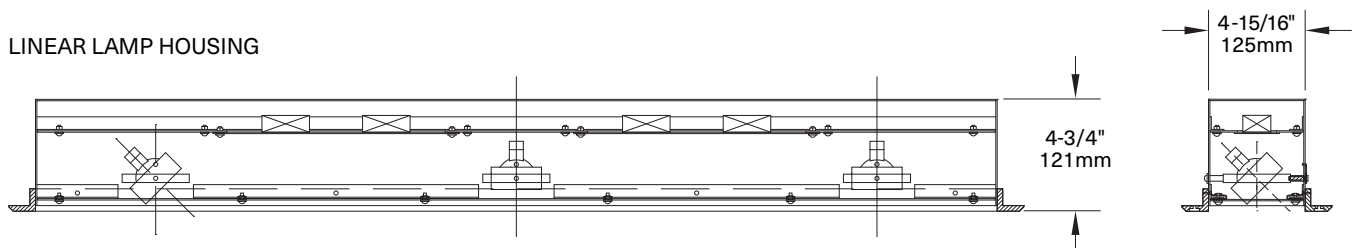

Modular International, Inc.

Renaissance Hotel Marquee - Pittsburgh, PA

CANOPY STRUCTURE

LINEAR LAMP HOUSING ASSEMBLY

LINEAR LAMP HOUSING

Custom fabricated aluminum linear channel incorporated with MR16 adjustable lamps with integrated electronic transformers. Fixtures designed to fit within the confines of the renovated hotel entrance canopy structure with matching powder coated finish.