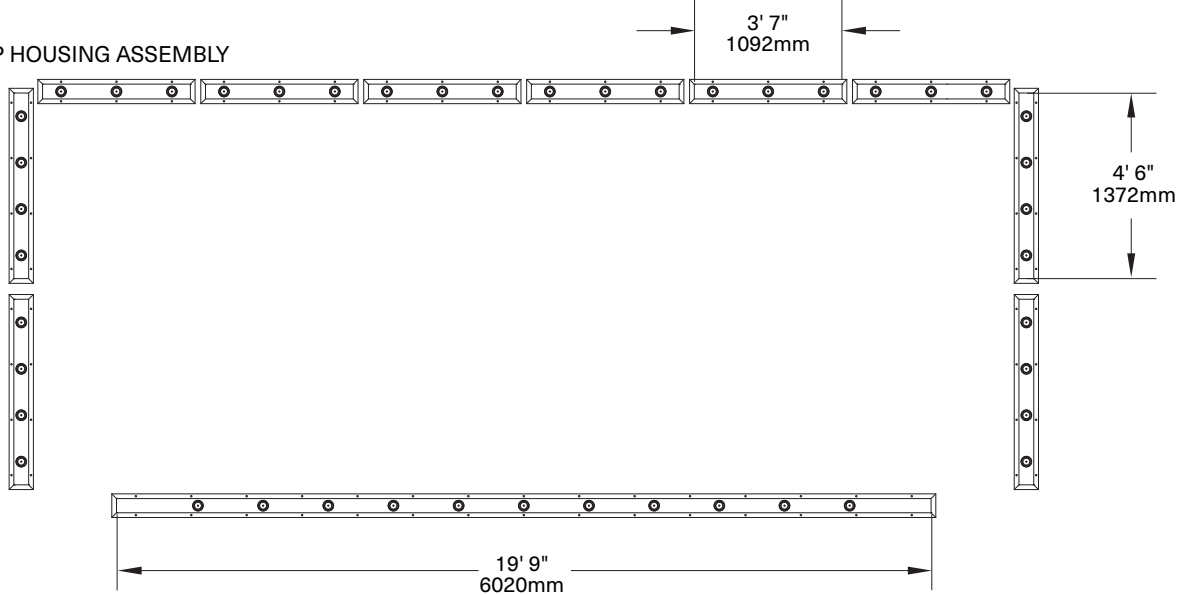

Modular International, Inc.

Renaissance Hotel Marquee - Pittsburgh, PA

CANOPY STRUCTURE

LINEAR LAMP HOUSING ASSEMBLY

LINEAR LAMP HOUSING

Custom fabricated aluminum linear channel incorporated with MR16 adjustable lamps with integrated electronic transformers. Fixtures designed to fit within the confines of the renovated hotel entrance canopy structure with matching powder coated finish.