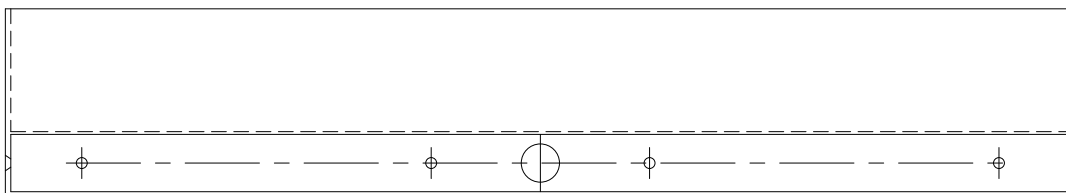

Modular International, Inc.

Disability Services Training Center - Washington, PA

Linear Wall Wash Uplights

LINEAR LED FIXTURE (MXLD-N-S-18-W)

LINEAR LED FIXTURE HOUSING (MXLD-N-S-18-W-24)

316 marine grade stainless steel housing, extruded aluminum linear LED fixture with tempered glass lens and powder coated finish. Lamping: 12 watts per foot at 3000°K with remote power supplies. **Customization options available. Consult factory for details.**

Linear LED fixtures available in the following lengths:

1'1" (335mm) 13w	3'0-3/4" (935mm) 38w
1'7" (485mm) 20w	3'4-3/4" (1035mm) 42w
2'1" (635mm) 26w	3'6-3/4" (1085mm) 47w
2'7" (785mm) 31w	4'0-5/8" (1235mm) 53w