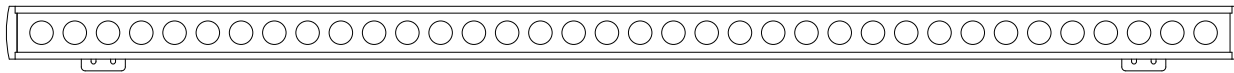

Modular International, Inc.

Disability Services Training Center - Washington, PA

Linear Wall Wash Uplights

LINEAR LED FIXTURE (MXLD-N-S-18-W)

LINEAR LED FIXTURE HOUSING (MXLD-N-S-18-W-24)

316 marine grade stainless steel housing, extruded aluminum linear LED fixture with tempered glass lens and powder coated finish. Lamping: 12 watts per foot at 3000°K with remote power supplies. **Customization options available. Consult factory for details.**

Linear LED fixtures available in the following lengths:

1'1" (335mm) 13w	3'0-3/4" (935mm) 38w
1'7" (485mm) 20w	3'4-3/4" (1035mm) 42w
2'1" (635mm) 26w	3'6-3/4" (1085mm) 47w
2'7" (785mm) 31w	4'0-5/8" (1235mm) 53w