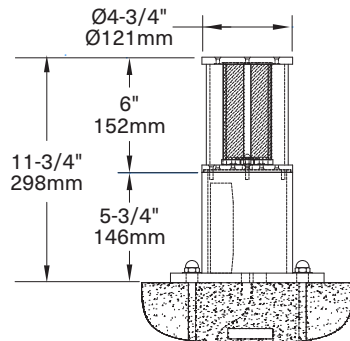

Modular International, Inc.

Virginia Beach Convention Center - Virginia Beach, VA

Tri-Fin Short Bollard

Tri-Fin Tall Bollard

MXT-B244-LED-SS

316 marine grade stainless steel construction (powder coated aluminum also available - consult factory for available finishes). Frosted polycarbonate diffuser. Integrated LED driver. Available LED colors: cool white, warm white. Lamping 3 watt LED with 270 lumens. Fixture is IP67 rated. **Customization options available. Consult factory for details.**

MXT-B327-LED-SS

316 marine grade stainless steel construction (powder coated aluminum also available - consult factory for available finishes). Frosted polycarbonate diffuser. Integrated LED driver. Available LED colors: cool white, warm white. Lamping 3 watt LED with 270 lumens. Fixture is IP67 rated. **Customization options available. Consult factory for details.**