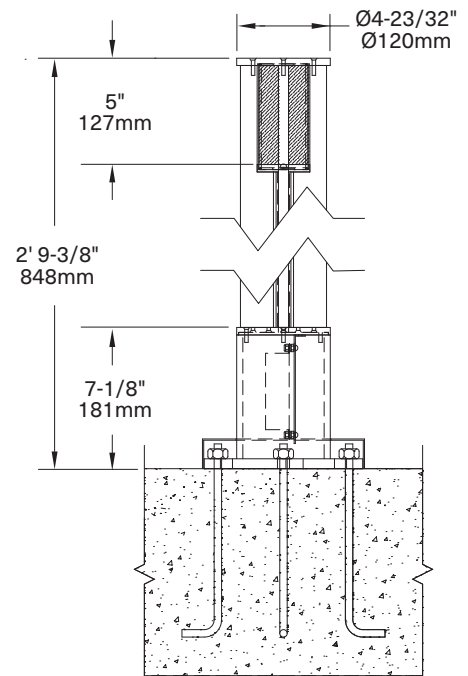

Modular International, Inc.

Virginia Beach Convention Center - Virginia Beach, VA

Tri-Fin Short Bollard

Tri-Fin Tall Bollard

MXT-B244-LED-SS

316 marine grade stainless steel construction (powder coated aluminum also available - consult factory for available finishes). Frosted polycarbonate diffuser. Integrated LED driver. Available LED colors: cool white, warm white. Lamping 3 watt LED with 270 lumens. Fixture is IP67 rated. **Customization options available. Consult factory for details.**

MXT-B327-LED-SS

316 marine grade stainless steel construction (powder coated aluminum also available - consult factory for available finishes). Frosted polycarbonate diffuser. Integrated LED driver. Available LED colors: cool white, warm white. Lamping 3 watt LED with 270 lumens. Fixture is IP67 rated. **Customization options available. Consult factory for details.**