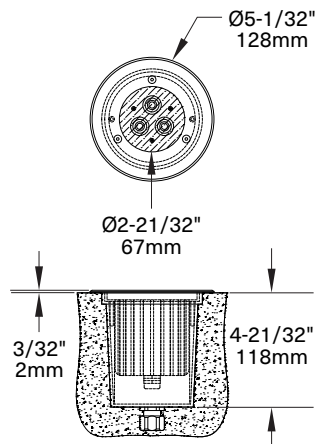

Private Residence - Fox Chapel, PA

Recessed Stainless Uplight

MXT-U095-3x1LED-TI-RD-(x color of LED)

316 marine grade stainless steel trim plate. Three 1 watt LED modules with integral 120 volt electronic driver mounted in pour box with waterproof gland for incoming power leads. Pour box in example embedded in concrete. Available LED colors: white, warm white, amber, red, green and blue. Fixture is IP68 rated. **Other fixture sizes and customization options available. Consult factory for details.**

Directional Arrow Uplight

W Hotel Treetop Terrace, Aspen, CO

MXT790-5wLEDxRT-RD-DIRNL

316 marine grade stainless steel trim plate with arrow shaped aperture, flush frosted glass diffuser and 5 watt red LEDs. Fixture designed to fit existing junction boxes on site using 24 volt DC remote power supplies. Available LED colors: warm white, cool white, amber, red, green and blue. Fixture is IP68 rated. **Other fixture sizes and customization options available. Consult factory for details.**