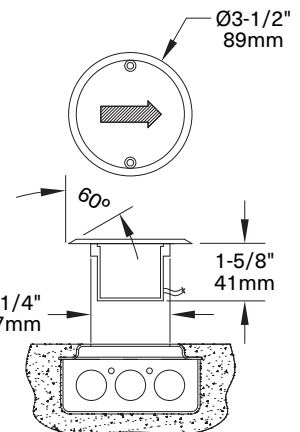

Private Residence - Fox Chapel, PA

Recessed Stainless Uplight

MXT-U095-3x1LED-TI-RD-(x color of LED)

316 marine grade stainless steel trim plate. Three 1 watt LED modules with integral 120 volt electronic driver mounted in pour box with waterproof gland for incoming power leads. Pour box in example embedded in concrete. Available LED colors: white, warm white, amber, red, green and blue. Fixture is IP68 rated. **Other fixture sizes and customization options available. Consult factory for details.**

Directional Arrow Uplight

W Hotel Treetop Terrace, Aspen, CO

MXT790-5wLEDxRT-RD-DIRNL

316 marine grade stainless steel trim plate with arrow shaped aperture, flush frosted glass diffuser and 5 watt red LEDs. Fixture designed to fit existing junction boxes on site using 24 volt DC remote power supplies. Available LED colors: warm white, cool white, amber, red, green and blue. Fixture is IP68 rated. **Other fixture sizes and customization options available. Consult factory for details.**